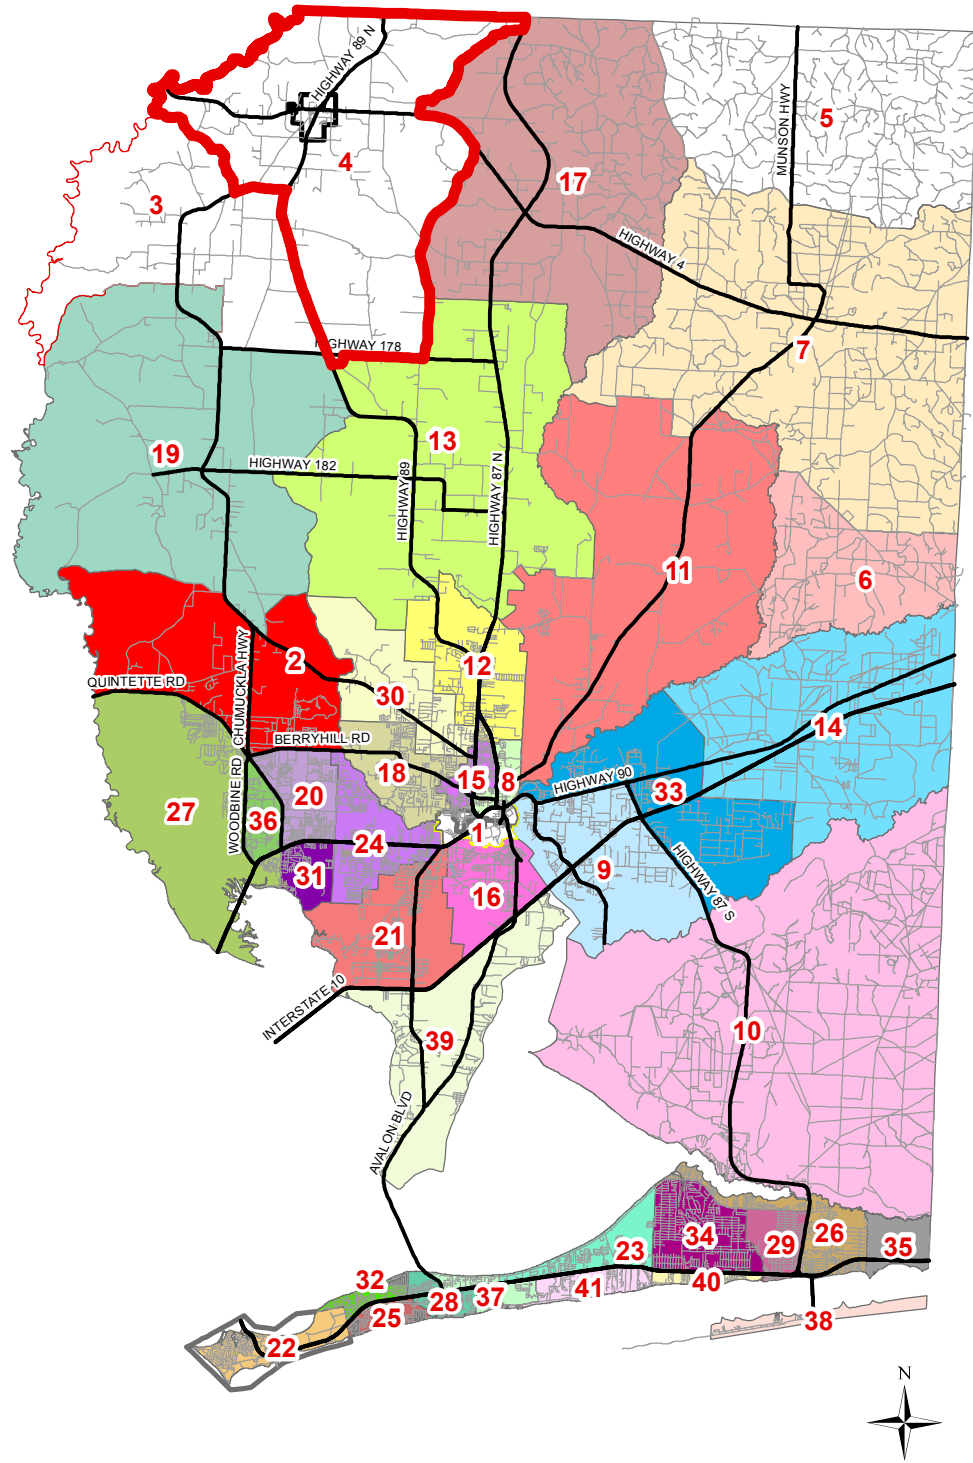

Santa Rosa County Voting Precincts

Voting Precincts

- 1 - South Milton
- 2 - Wallace
- 3 - Coon Hill
- 4 - Jay
- 5 - McLellan
- 6 - Red Rock
- 7 - Munson
- 8 - North Milton
- 9 - Ward Basin
- 10 - Holley
- 11 - Coldwater
- 12 - Point Baker
- 13 - Allentown
- 14 - Harold
- 15 - Ferris Hill
- 16 - Bagdad
- 17 - Fidelis
- 18 - Berryhill
- 19 - Chumuckla
- 20 - Pace
- 21 - Avalon
- 22 - Gulf Breeze
- 23 - Midway
- 24 - Pea Ridge
- 25 - Oriole Beach
- 26 - East Navarre
- 27 - Woodbine
- 28 - Tiger Point
- 29 - West Navarre
- 30 - Pine Terrace
- 31 - Floridatown
- 32 - Grande Pointe
- 33 - East Milton
- 34 - Hidden Creek
- 35 - Biscayne Pointe
- 36 - Mill Creek
- 37 - Soundside
- 38 - Navarre Beach
- 39 - Garcon Point
- 40 - Parkway
- 41 - Woodlawn