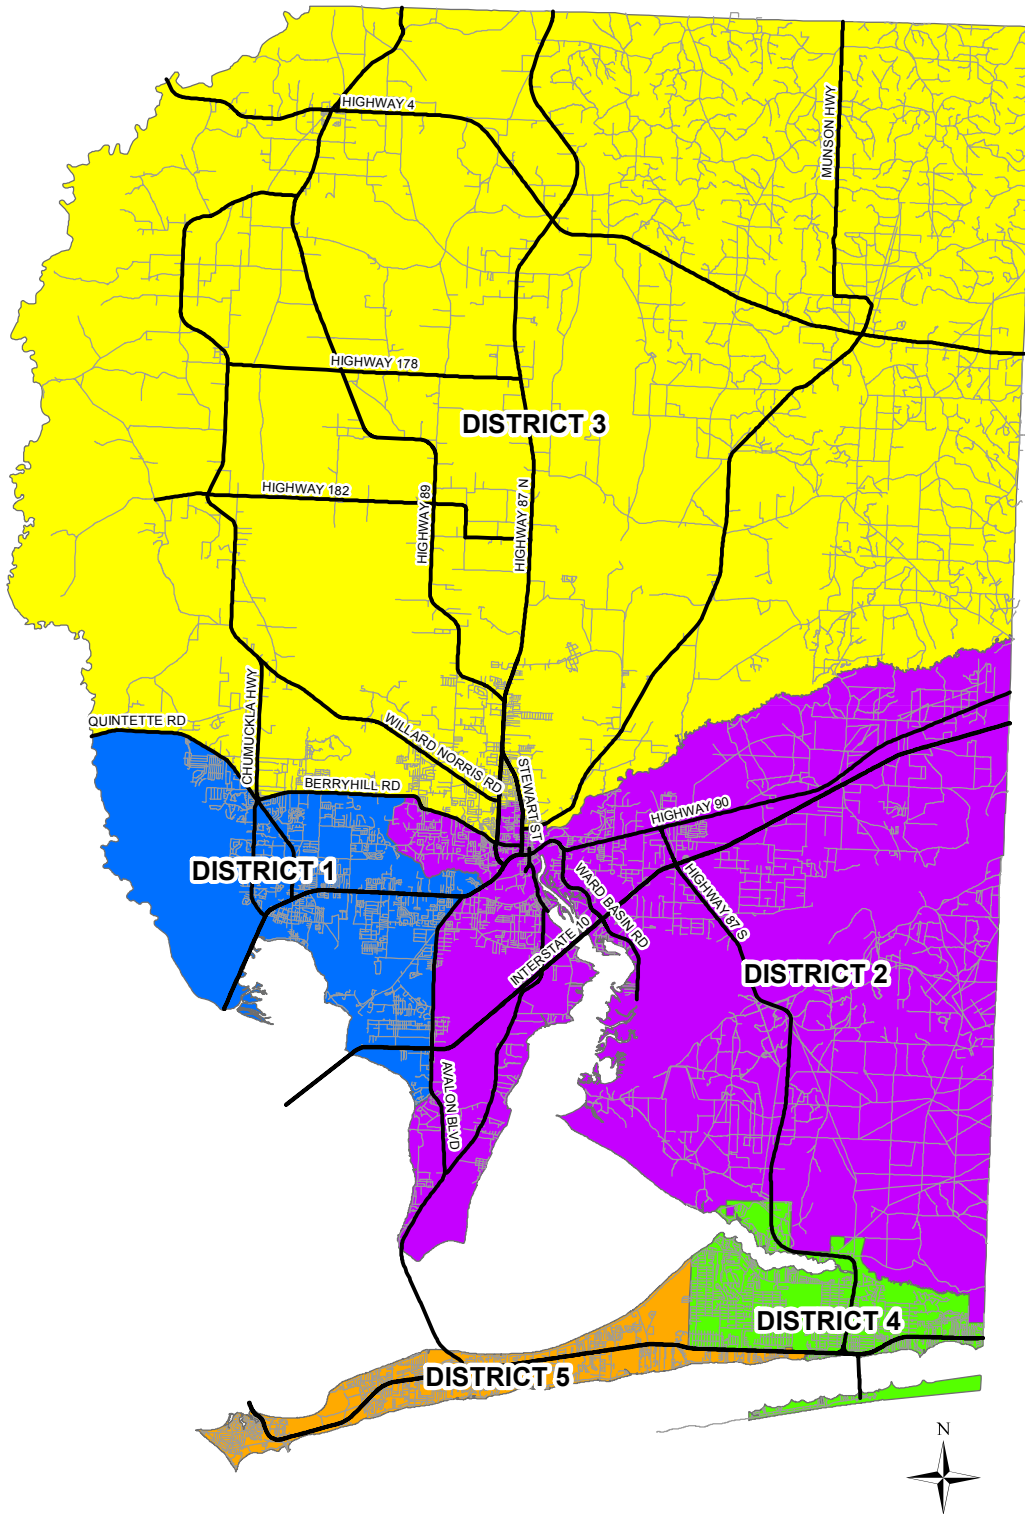

Santa Rosa County Commission Districts

Santa Rosa County Administrative Center
6495 Caroline St, Suite M
Milton, FL 32570
850-983-1877

Commission Districts are re-districted every 10 years using new Census information.
Each Commissioner District contains approximately the same population at the time of redistricting. Each Commissioner must reside in his/her District.