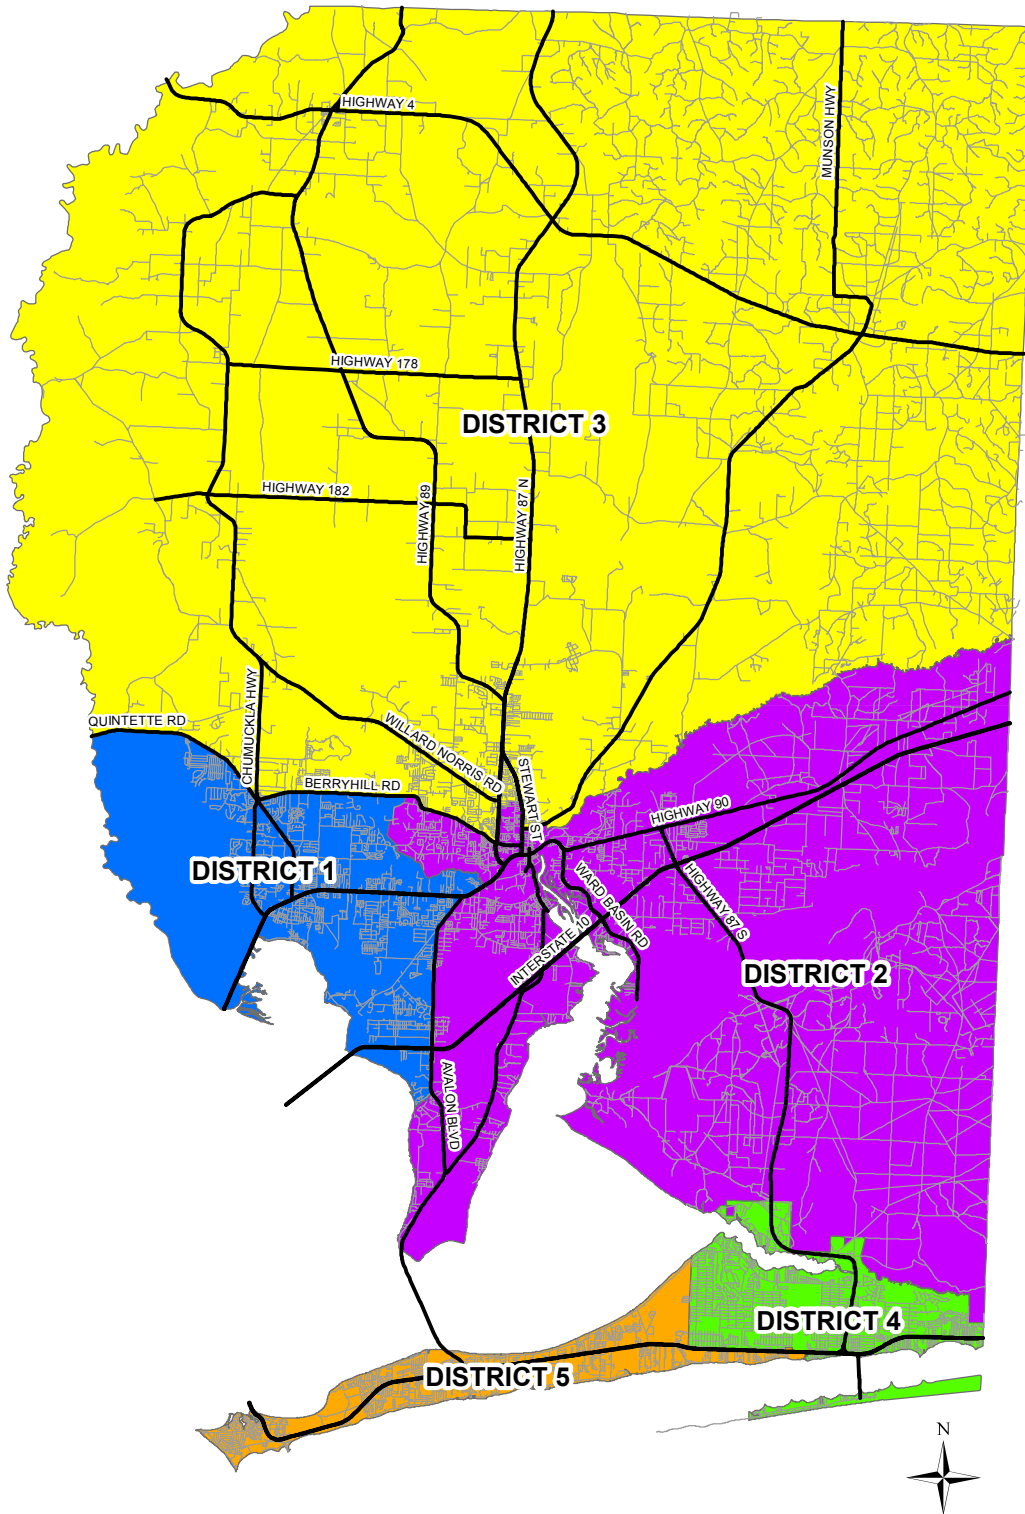

Santa Rosa County Commission Districts

Santa Rosa County Administrative Center
6495 Caroline St, Suite M
Milton, FL 32570
850-983-1877

Commission Districts are re-districted every 10 years using new Census information.
Each Commissioner District contains approximately the same
population at the time of redistricting. Each Commissioner must reside in his/her District.